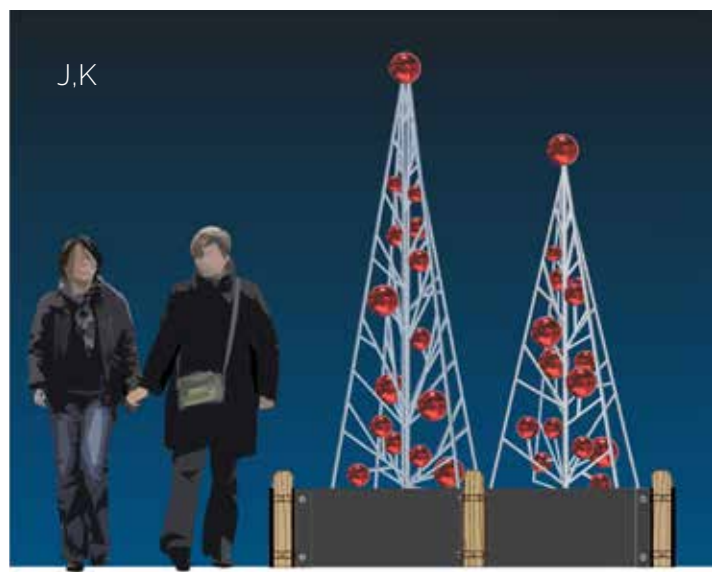

Rope Light Tree with Ornaments

Cool White Rope Light Outline with Ornamentation

- J. **RKRLTO-6**   K. **RKRLTO-7**
  6'H x 3'W   7.5'H x 3'W