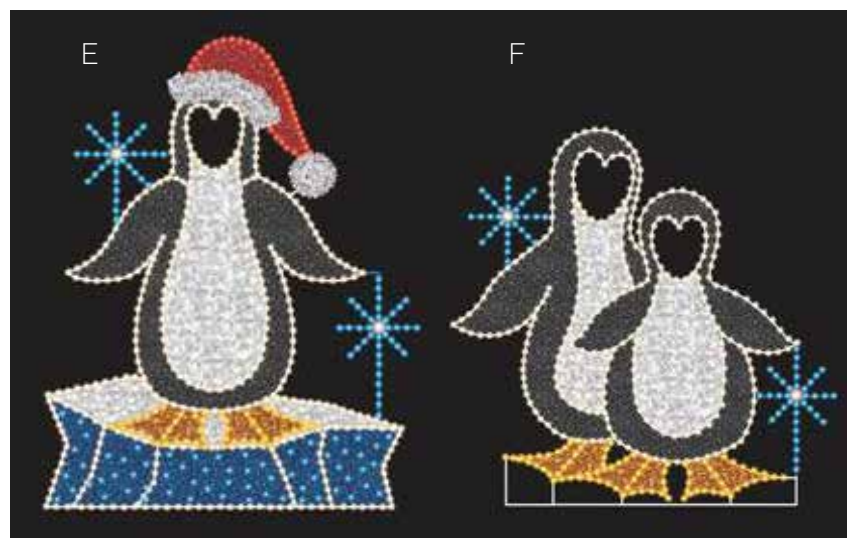

H. **"Rennie"**
Nouveau Photo Op Frame
8.5'H x 7'W

Character Lookthroughs

Penguin Child-Size Lookthrough Photo Ops

Steel Frame with Garland and LED Outline

- A. **RKCLPG-5**
Penguin Lookthrough with Hat
- B. **RKCLPG-3**
Penguin Double Lookthrough on Iceberg
- C. **RKCLPG-1**
Penguin Lookthrough with Candy Cane
- D. **RKCLPG-4**
Penguin Lookthrough
- E. **RKCLPG-2**
Penguin with Hat on Iceberg
- F. **RKCLPG-6**
Penguin Double Lookthrough

Nutcracker Adult-Size Lookthrough Photo Ops

Steel frame with glitter mesh fill and LED rope outline.

- G. **RKCLNC-1**
Infantry
79"H x 30.5"W
- H. **RKCLNC-2**
Officer
82"H x 30.5"W

Snow Family Child-Size Lookthrough Photo Ops