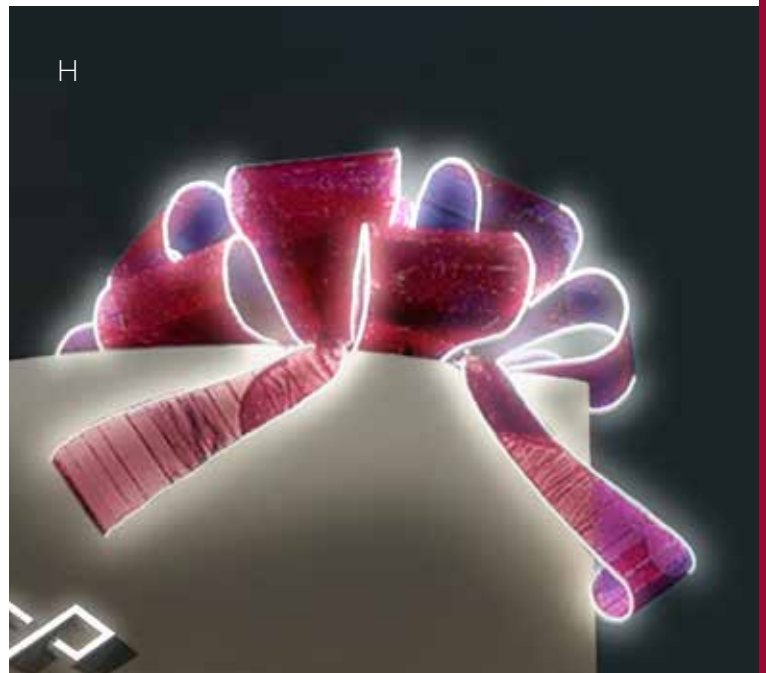

Giant Multi-Loop Bow

Glitter Mesh with LED Rope Light Outlines. Can be made to any size.

H. **RKGMLB-1**
Giant Multi-Loop Bow