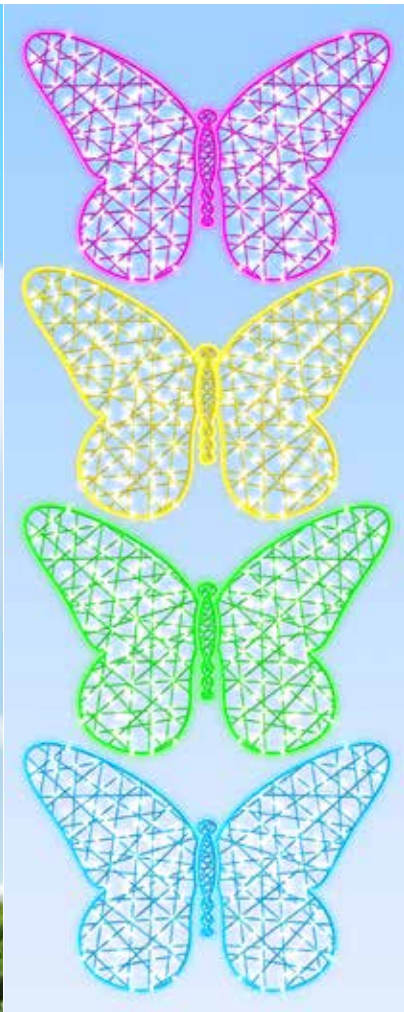

Glitter Mesh with LED Rope Light Outlines.

- I. **RKLUCKYFR-2**
"Lucky" Rainbow Photo Op
99"H x 82"W

St. Patrick's Pole Mounts

Glitter Mesh with LED Rope Outlines.

- J. **RKSHMRPM-1**
Open Shamrock Pole Mount
45"H x 20"W
- K. **RKSHMRPM-2**
Solid Shamrock Pole Mount
60"H x 21"W
- L. **RKSHMRPM-3**
3 Shamrocks Pole Mount
72"H x 22"W
- M. **RKPOGOLDPM-1**
Pot O' Gold with Rainbow Pole Mount
46"H x 19"W
- N. **RKLHATPM-1**
Leprechaun Hat Pole Mount
43"H x 21"W

LightVine Butterflies

Steel Frame with LED Mini Lights, for Wall or Pole Mount

- A. **RKLVBTFLY**
LightVine Butterflies
50"H x 72"W

LightVine Butterfly Throne

Steel Frame with LED Mini Lights

- B. **RKLVBTFLYTHR**
LightVine Butterfly Throne
96"H x 144"W