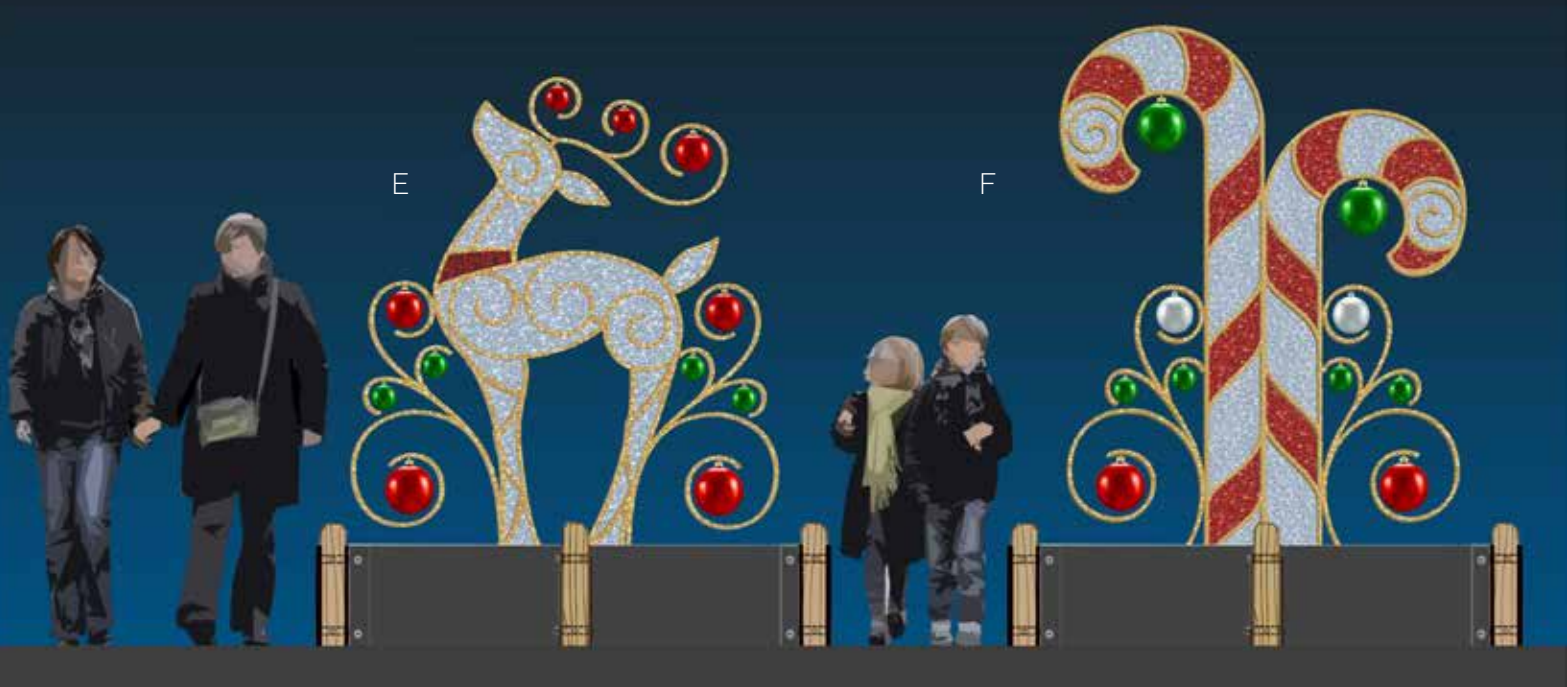

Reindeer with Ornamentation

Glitter Mesh with Ornamentation

- E. **RKGMRDO-1**
  Reindeer with Ornamentation
  6.5'H x 6'W

Candy Canes with Ornamentation

Glitter Mesh with Ornamentation

- F. **RKGMCCO-1**
  Candy Canes with Ornamentation
  7'H x 5.5'W

Mesh Trees with Ball Ornaments

PVC Mesh with Warm White LED Mini Lights, Rope Light Outline and Ornamentation

- G. **RKMTO-9**   H. **RKMTO-12**   I. **RKMTO-15**
  9.5'H x 5'W   12'H x 5'W   15'H x 5'W

Rope Light Tree with Ornaments

Cool White Rope Light Outline with Ornamentation

- J. **RKRLTO-6**   K. **RKRLTO-7**
  6'H x 3'W   7.5'H x 3'W