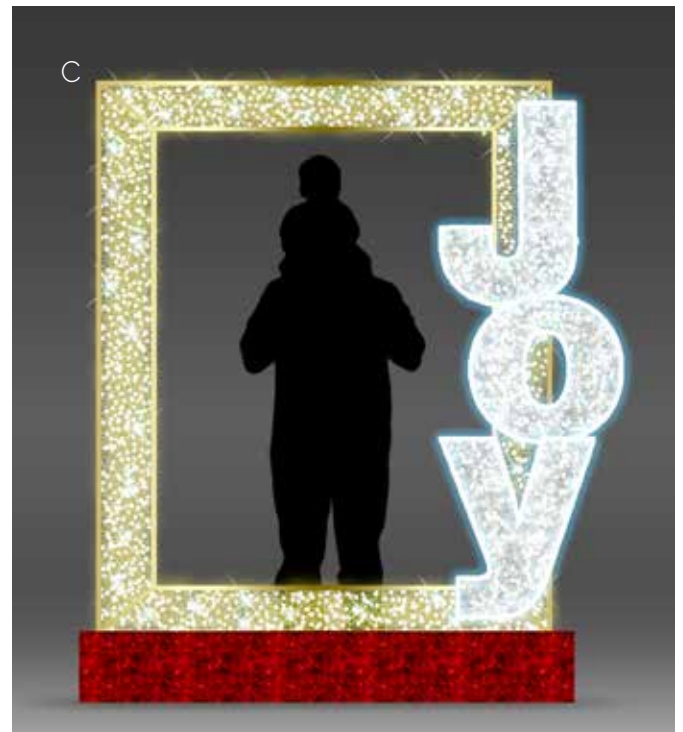

Family & Friends Picture Frame Photo Op

Massive Photo Op featuring Gold Frame, PVC Mesh, Glitter Mesh, Garland and mini lights with LED Rope Light Accents. Can be customized with any color combination.

A. 7.5'H x 15.5'W

'merry" Picture Frame Photo Op

Individual sized photo op featuring Gold Frame, PVC Mesh, Glitter Mesh, Garland and mini lights with LED Rope Light Accents. Can be customized with any color combination.

B. 7.5'H x 7.5'W

'Joy" Picture Frame Photo Op

Individual sized photo op featuring Gold Frame, PVC Mesh, Garland and mini lights with LED Rope Light Accents. Can be customized with any color combination.

C. 7.5'H x 6.5'W