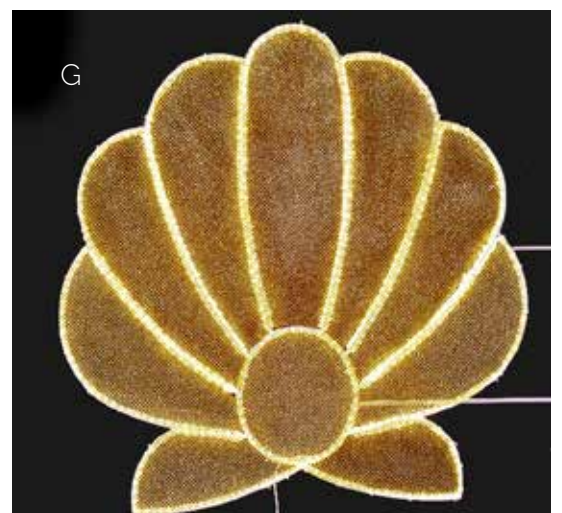

Deep Sea Décor

Available in any glitter mesh and rope light color combination.

- A. **RKNPGL02**
  Two Tone Amethyst and Silver Angelfish Pole Mount
- B. **RKNPGL02**
  Electric Blue Angelfish Pole Mount
- C. **RKNPGL01**
  Gold and Aquamarine Deep Sea Starfish Pole Mount
- D. **RKNPGL01**
  Self Standing Nautical Blue Anchor
- E. **RKNPGL03**
  Magenta Jellyfish Pole Mount
- F. **RKNPGL04**
  Shimmering Sand Dollar Pole Mount
- G. **RKNPGL05**
  Gold Clamshell Self Standing or Pole Mount