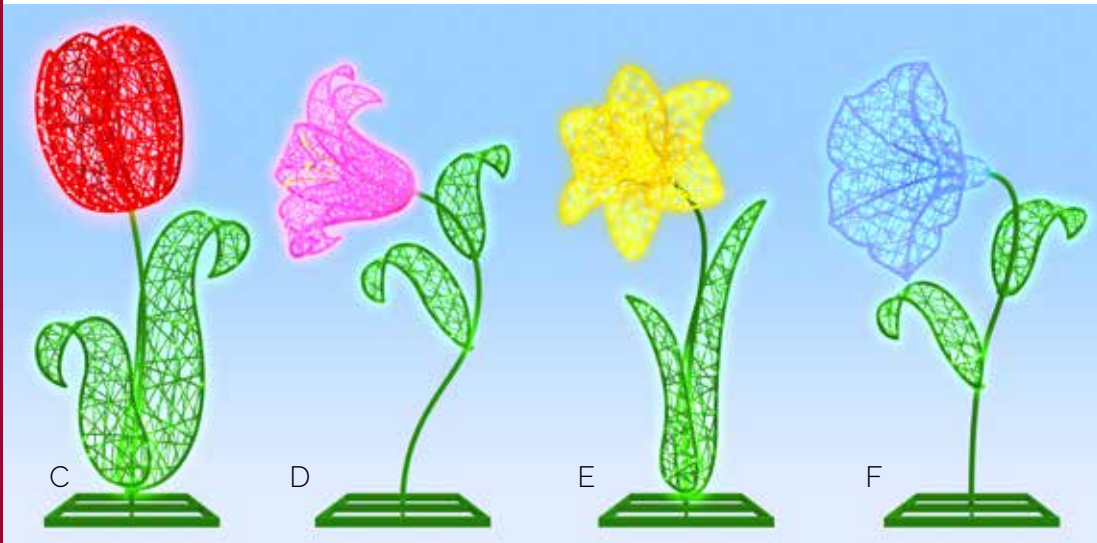

LightVine Butterflies

Steel Frame with LED Mini Lights, for Wall or Pole Mount

- A. **RKLVBTFLY**
LightVine Butterflies
50"H x 72"W

LightVine Butterfly Throne

Steel Frame with LED Mini Lights

- B. **RKLVBTFLYTHR**
LightVine Butterfly Throne
96"H x 144"W