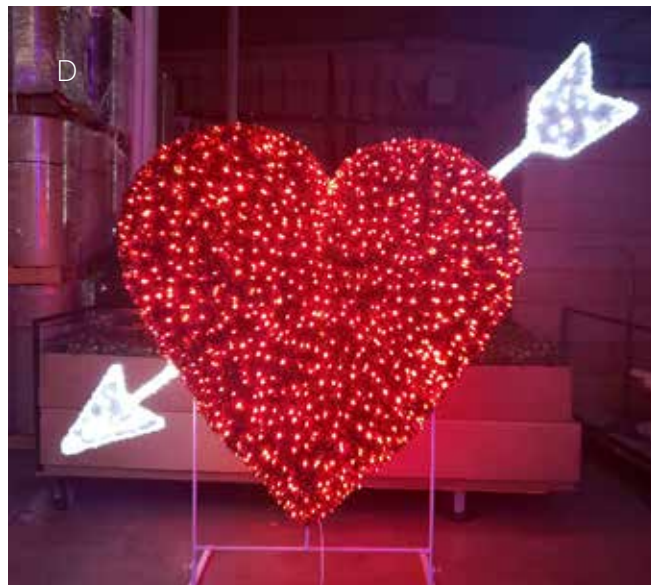

Valentine Photo Frame with Scroll Accents

2D or 3D garland / mini lights fill or glitter mesh with
LED rope light outline. White frame with C-7 LEDs.

C. **RKPOV2DGMSC**

*2D Glitter Mesh and Rope Light (as shown)
8'11"H x 7'6"W x 1'D*

RKPOV2DGRSC

*2D Garland with Mini Lights and Rope light
8'11"H x 7'6"W x 1'D*

RKPOV3DGRSC

*3D Garland with Mini Lights and Rope light
8'11"H x 7'6"W x 1'D*

3D Heart with Arrow

Red and white garland with cool white rope light and red/cool white 5mm mini lights. Aluminum frame and base.

D. **RK3DHEART-4**
3D Heart with Arrow, 4'

RK3DHEART-6
3D Heart with Arrow, 6'

RK3DHEART-8
3D Heart with Arrow, 8'

3D Valentine Photo Throne

Garland or glitter mesh with rope light outlines

E. **RKPOV3DTGM**
3D Valentine Photo Throne
Red Glitter Mesh with Red Rope light Outline
8'8"H x 8'5"W x 1'8"D