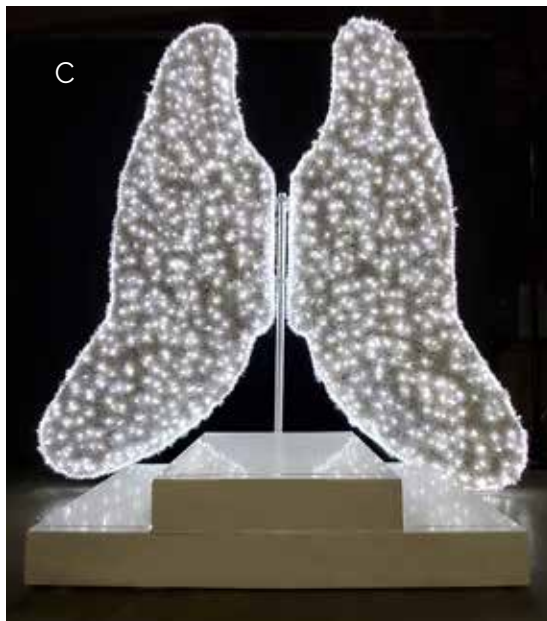

H. **RKSSSL-10**
Gilded Sleigh
10'L x 60"H x 50"W

I. **RKSGSL-10**
Garland Sleigh
10'L x 60"H x 50"W

H

A

Illuminated Wreath Photo Frame

Red and green glitter mesh with red and green C-7 LED outline.

- A. **RKPOWR**
Wreath Photo Frame
10.5'H x 8'W

B

Finial Ornament Photo Frame

Red and silver glitter mesh with red and white C-7 LED outline.

- B. **RKPOOR**
Finial Ornament Photo Frame
11'H x 13.5'W

C

Heavenly Angel Wings Selfie Station

White and iridescent garland, cool white 1.5 twinkle mini lights with cool white rope light outline. White powder coated podium. Add your logo, website or location name!

- C. **RKPOAW-10**
Heavenly Angel Wings Selfie Station

D

Angels Among Us Selfie Station

PVC mesh, warm white LEDs with rope light outline and silver garland accents.

- D. **RKPOAW-7**
Angels Among Us Selfie Station (Adult Size)
7.5'H x 8.5'W