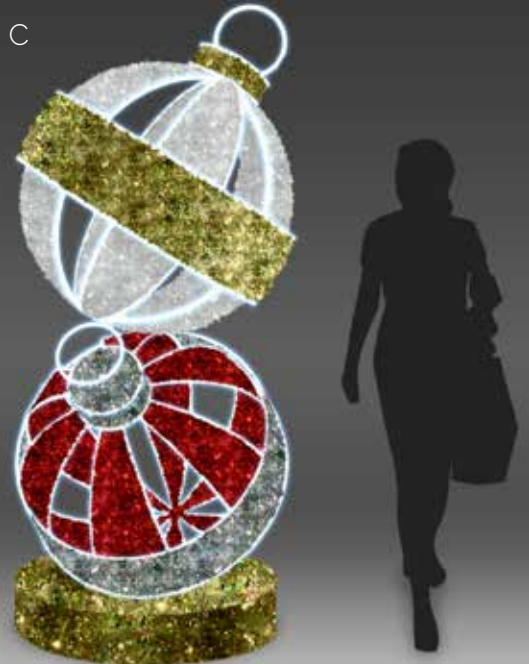

A

Giant Ornament Stack

Four stacked 6ft Classic Sky Ornaments in garland with LED rope light outline on garland covered base. Available in any color garland and rope light combination.

A. 15'H x 13'W x 13'D

Mixed Ornament Group

Mixed size/shape ornaments in garland with LED rope light outline on garland covered base. Available in any color garland and rope light color combination.

B. 6'H x 8'W x 8'D

2-Ornament Tower

Two stacked 3ft Classic Sky Ornaments in garland with LED rope light outline on garland covered base. Available in any color garland and rope light combination.

C. 7'H x 3'W

B

C