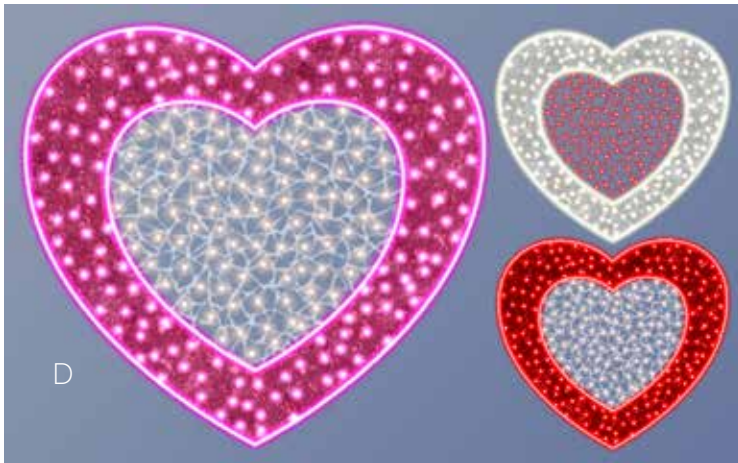

Red Rope light motif for wall or pole mount

- A. **RKROPEHEART-1**
Rope Light Heart with "love" Arrow
48"H x 57"W

Valentine's Pole Mounts

Glittermesh or Garland with Rope Light Accents

- B. **RKCDYHRTPM-1**
Candy Hearts Pole Mount
72"H x 24"W
- C. **RKOPNHRTPM-1**
Open Hearts Pole Mount
72"H x 42"W