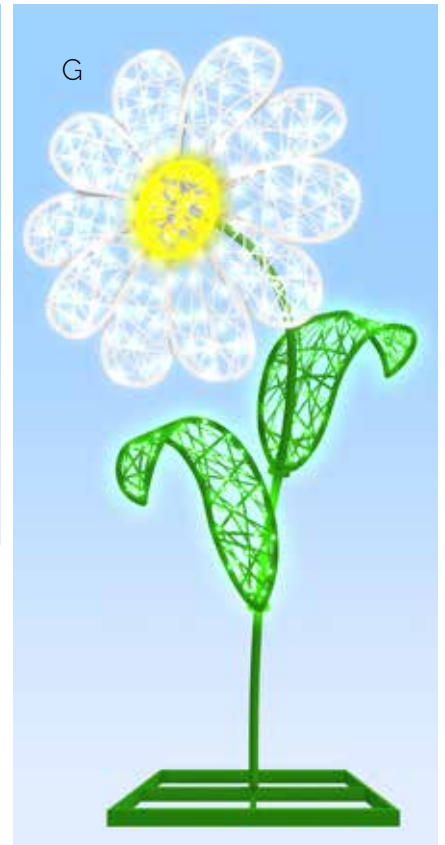

LightVine Butterflies

Steel Frame with LED Mini Lights, for Wall or Pole Mount

- A. **RKLVBTFLY**
  LightVine Butterflies
  50"H x 72"W

LightVine Butterfly Throne

Steel Frame with LED Mini Lights

- B. **RKLVBTFLYTHR**
  LightVine Butterfly Throne
  96"H x 144"W

LightVine Flowers

Steel Frame with LED Mini Lights

- C. **RKLVTUL**
  Red Tulip, 96"H
- D. **RKLVLIL**
  Pink Lily, 96"H
- E. **RKLVDAF**
  Yellow Daffodil, 96"H
- F. **RKLVPET**
  Blue Petunia, 96"H
- G. **RKLVDAI**
  White Daisy, 96"H