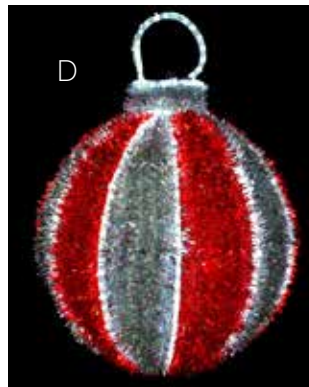

3D Classic Ornament

Red/iridescent and silver/iridescent garland with cool white rope light available in any combination of garland and rope light colors. Can be illuminated in mini lights for additional cost. Custom sizes up to 5'.

D. **RKOH1-3**
3D Classic Ornament 30"