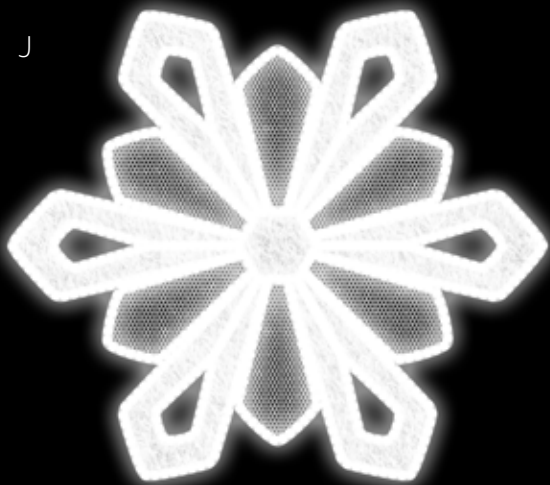

Beech Snowflake

White garland with silver glitter mesh insert and bright white rope light outline.

I. **RKFBEE**
Beech Snowflake
3'H x 3'W

J