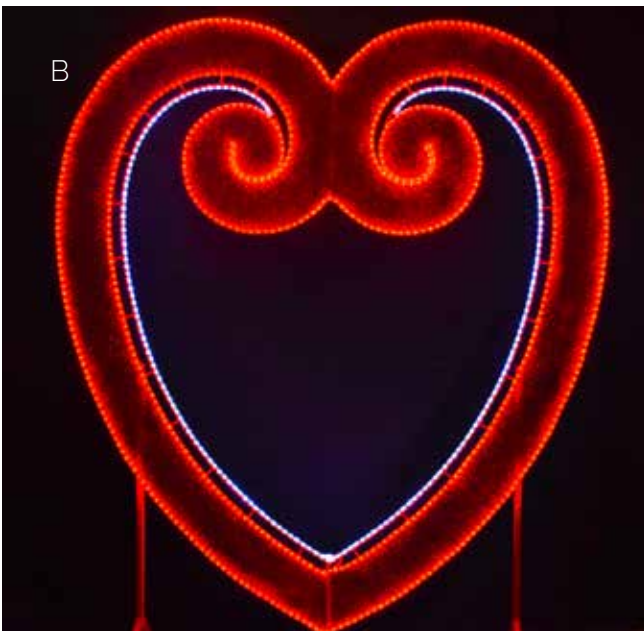

"Hop Drop" New Year's Ball

Green garland with green
LED rope light outline

H. **RKNYHOP**
Hop Drop New Year's Ball

Apple New Year's Ball

Red /green garland with red and
green rope light outlines.

I. **RKNYAPP**
Apple New Year's Ball

Flat Valentine Photo Frame

White frame with glitter mesh or garland/
mini light fill and LED rope light outline.

A. **RKPOVFGM**

*Flat Valentine Photo Frame
Glitter Mesh fill with Rope Light Outline
8'8"H x 8'5"W*

RKPOVFGR

*Flat Valentine Photo Frame
Garland and Mini Light fill with Rope Light Outline
8'8"H x 8'5"W*

Valentine Photo Frame

2D or 3D garland / mini lights fill or glitter
mesh with LED rope light outline.