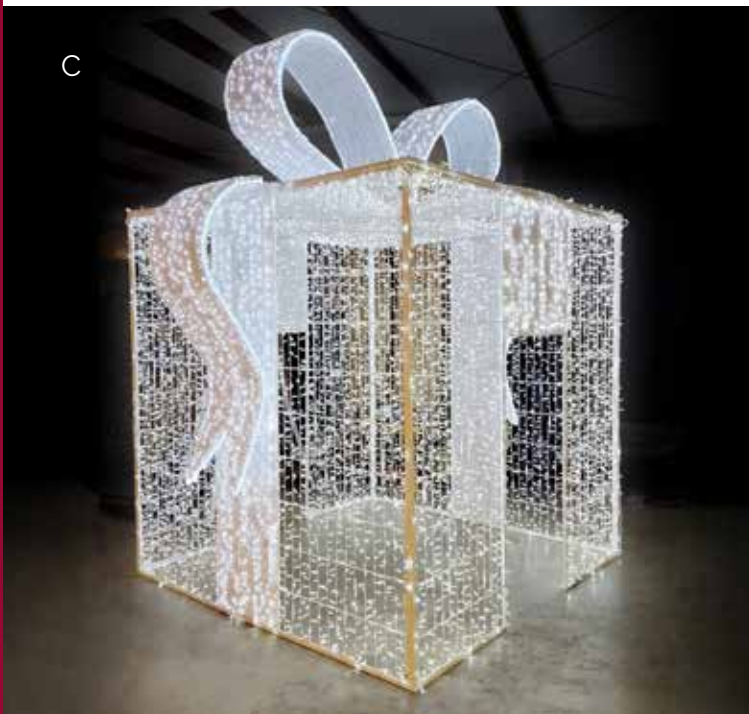

B. **RKWTP3**
Walkthrough Package with Side Mounted Bow

C

Walkthrough Gift Box

10' x 10' Box shown with 3' white/iridescent garland bow on top. 4,000 5Mm cool white and twinkling mini lights. Bow is outlined in cool white rope light. Can be customized in any garland/light color/powder coating combination. Aluminum frame.