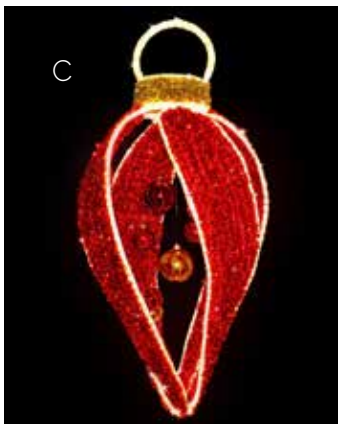

Pendant Ornament

Shown in deep red/ gold garland and warm white rope light. Available in any garland, rope light and ornamentation combination. With or without ornamentation.

C. **RKOH4-4**
Pendant Ornament 48"