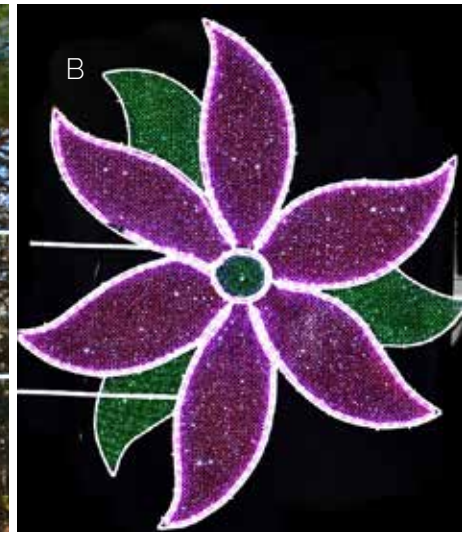

Flat Décor

Classic Poinsettia Pole Mount

Shown with red, green and gold garland with bright white rope light outline. Available in any color garland and rope light combination.

- A. **RKOMGAR-3**
  Classic Poinsettia Pole Mount
  5'H x 5'W