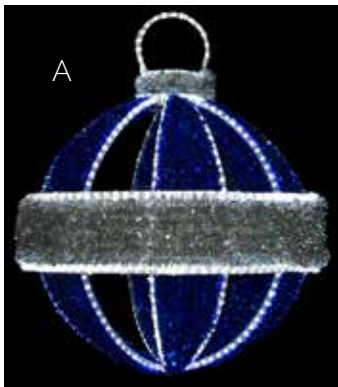

Classic Sky Ornament

Shown in royal blue and silver/iridescent garland and bright white rope light. Available in any combination of garland and light colors. Any size 2'-5'. Available with ornamentation.

A. **RKOH2-3**
Classic Sky Ornament 36"