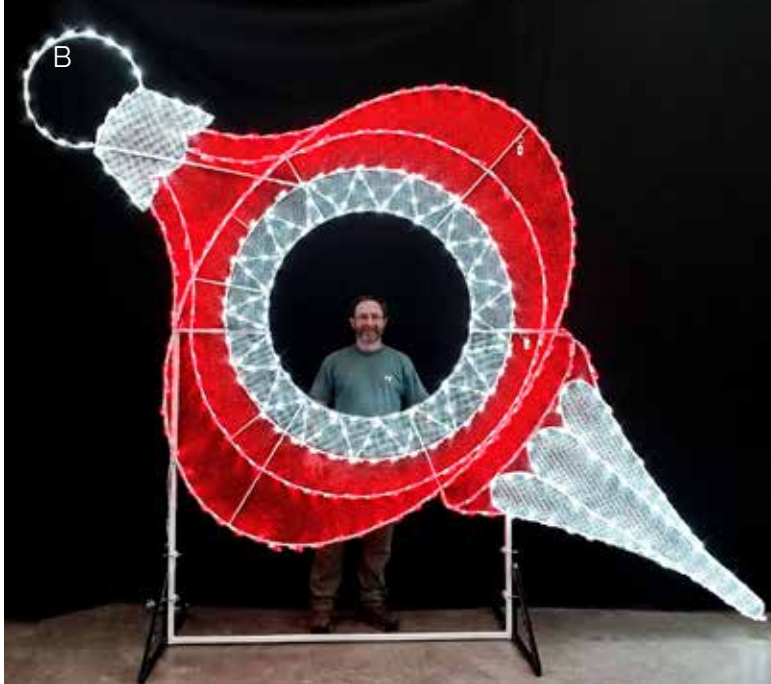

Illuminated Wreath Photo Frame

Red and green glitter mesh with red and green C-7 LED outline.

- A. **RKPOWR**
  Wreath Photo Frame
  10.5'H x 8'W

B