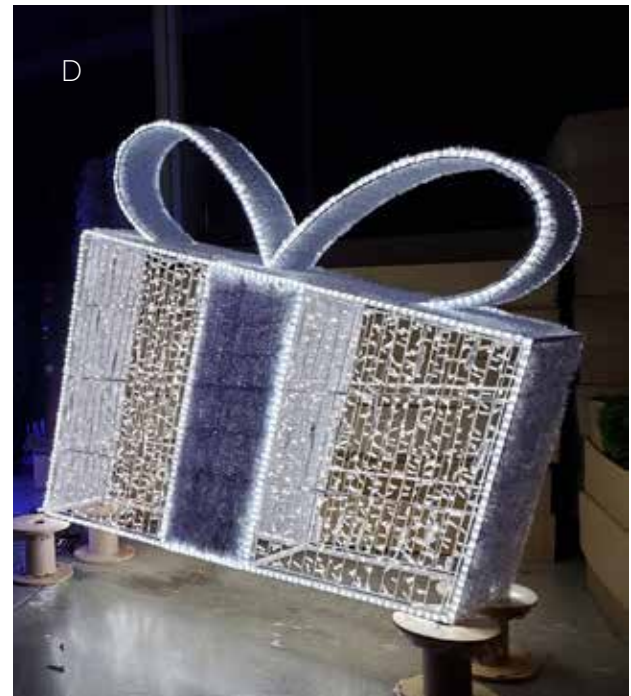

Dimensional Décor

Majestic Packages

Clear mesh with gold aluminum frame. Shown with warm white and cool white 5mm mini lights. Light colors can be interchangeable as well as frame color.

A. **RKMP-9**
Package Stack
9'H x 4'W

B. **RKSP-12**
12' Package

RKSP-18
18' Package

RKSP-24
24' Package

RKSP-30
30' Package

RKSP-36
36' Package

RKSP-48
48' Package

Tilted Stacked Packages

Shown in red, blue and green garland with red, blue and white 5mm mini lights and cool white rope light. Aluminum frame. Available in any garland combination.

C. **RK3DP-9**
Tilted Stacked Packages
9'H x 4'W

White Tilted Gift Box

1150 Cool white mini lights with cool white rope light. Shown with white garland. Fully customizable. Approx. Weight: 90 lbs.

D. **RKT6B-6.5**
White Tilted Gift Box
6.5'H x 8.5'W x 16'D