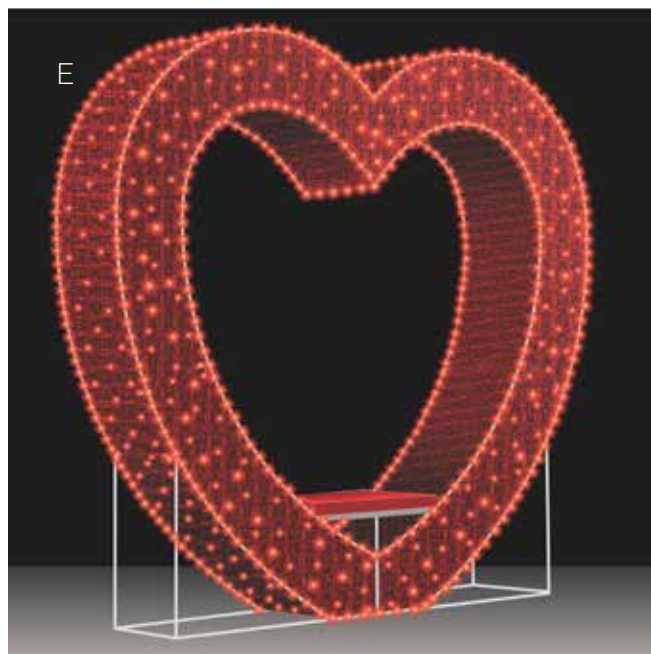

3D Valentine Photo Throne

Garland or glitter mesh with rope light outlines

E. **RKPOV3DTGM**
3D Valentine Photo Throne
Red Glitter Mesh with Red Rope light Outline
8'8"H x 8'5"W x 1'8"D

RKPOV3DTGR
3D Valentine Photo Throne
Red Garland With Red Rope light Outline
8'8"H x 8'5"W x 1'8"D