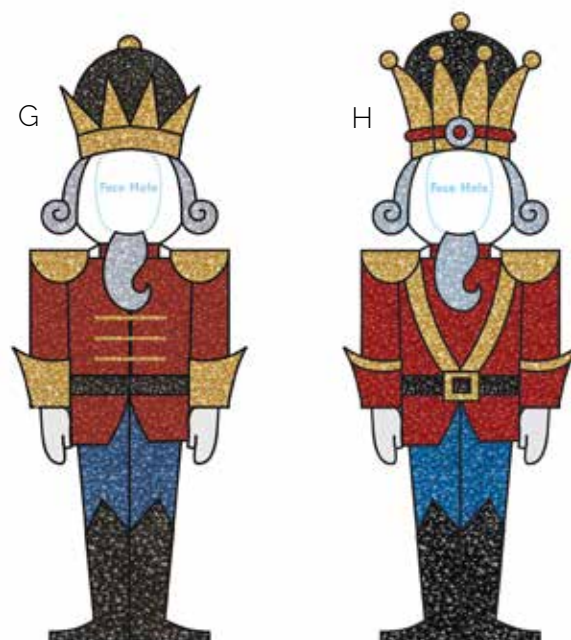

Character Lookthroughs

Penguin Child-Size Lookthrough Photo Ops

Steel Frame with Garland and LED Outline

- A. **RKCLPG-5**
  Penguin Lookthrough with Hat
- B. **RKCLPG-3**
  Penguin Double Lookthrough on Iceberg
- C. **RKCLPG-1**
  Penguin Lookthrough with Candy Cane
- D. **RKCLPG-4**
  Penguin Lookthrough
- E. **RKCLPG-2**
  Penguin with Hat on Iceberg
- F. **RKCLPG-6**
  Penguin Double Lookthrough

Nutcracker Adult-Size Lookthrough Photo Ops

Steel frame with glitter mesh fill and LED rope outline.

- G. **RKCLNC-1**
  Infantry
  79"H x 30.5"W
- H. **RKCLNC-2**
  Officer
  82"H x 30.5"W