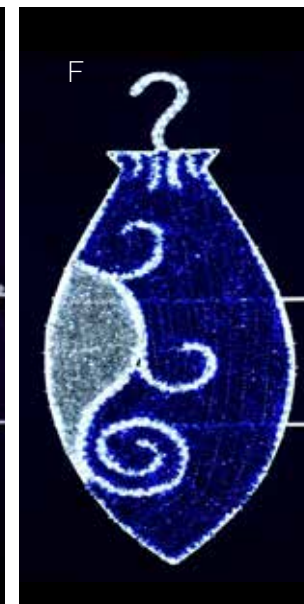

Flat Décor

Classic Poinsettia Pole Mount

Shown with red, green and gold garland with bright white rope light outline. Available in any color garland and rope light combination.

- A. **RKOMGAR-3**
  Classic Poinsettia Pole Mount
  5'H x 5'W

Jewel Poinsettia Pole Mount

Shown in purple and green glitter mesh with purple rope light outline. Available in any color glitter mesh and rope light combination.

- B. **RKPGL-3**
  Jewel Poinsettia
  5'H x 5'W

Regal Self Standing Deer

Glitter mesh with warm white rope light. Available in garland, glitter mesh or silhouette, available in any color mesh and rope light combination.

- C. **RKRDGM-6**
  Regal Deer
  Glitter Mesh 6'
- D. **RKRDGD-6**
  Regal Deer
  Garland 6'
3. **RKRDST-6**
   Regal Deer
   Silhouette 6'

Bedazzled Ornament Pole Mount

Shown in purple glitter mesh and purple rope light. Available in any color glitter mesh and rope light combination.

- E. **RKPGL-2**
  Bedazzled Ornament Pole Mount 6'

Bedazzled Garland Ornament

Shown in royal blue and silver garland with bright white rope light. Available in any garland and rope light color combination. Available with mini lights for additional cost.

- F. **RKPMGAR-2**
  Bedazzled Garland Ornament 6'

Jazz Ornament

Shown in royal blue and silver glitter mesh with bright white rope light. Available in any glitter mesh and rope light color combination.

- G. **RKPM1-3**
  Jazz Ornament 3'