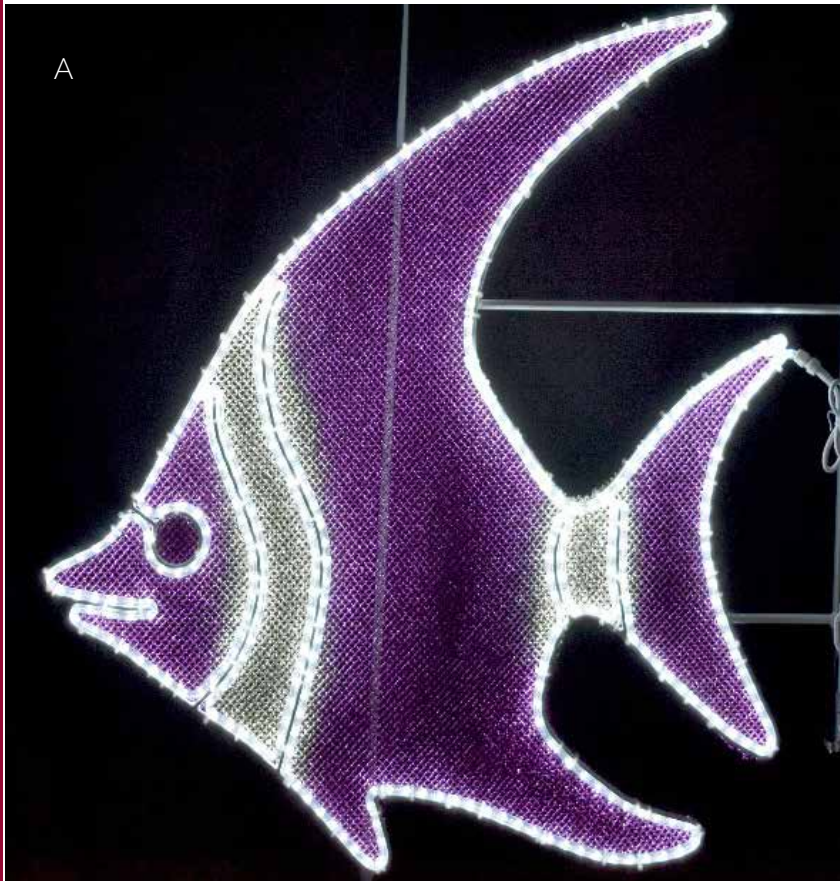

I. **RKFBEE**
Beech Snowflake
3'H x 3'W

J

Appalachian Snowflake

White garland with silver glitter mesh insert and bright white rope light outline.

J. **RKSFAPP**
Appalachian Snowflake
3'H x 3'W

Deep Sea Décor

Available in any glitter mesh and rope light color combination.

- A. **RKNPGL02**
Two Tone Amethyst and Silver Angelfish Pole Mount
- B. **RKNPGL02**
Electric Blue Angelfish Pole Mount
- C. **RKNPGL01**
Gold and Aquamarine Deep Sea Starfish Pole Mount
- D. **RKNPGL01**
Self Standing Nautical Blue Anchor
- E. **RKNPGL03**
Magenta Jellyfish Pole Mount
- F. **RKNPGL04**
Shimmering Sand Dollar Pole Mount
- G. **RKNPGL05**
Gold Clamshell Self Standing or Pole Mount