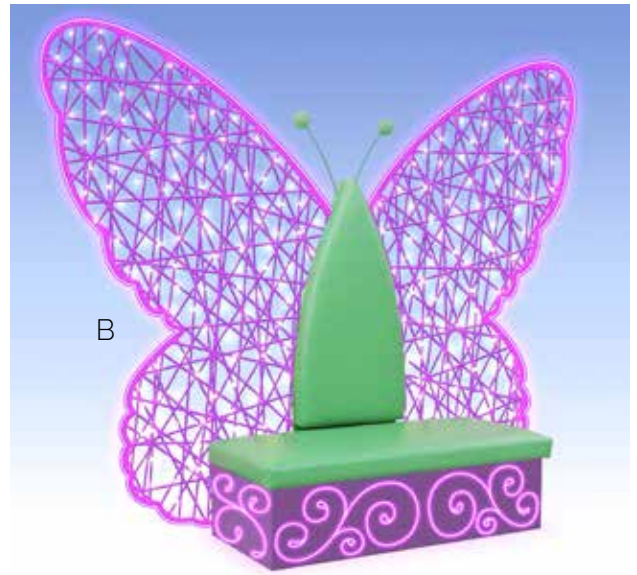

- G. **RKSHMRKFR-2**
4-Leaf Clover Photo Frame
94"H x 69"W

"Lucky" Clover Photo Frame

Glitter Mesh with LED Rope Outlines.

- H. **RKLUCKYFR-1**
"Lucky" Clover Photo Frame
94"H x 66"W

"Lucky" Rainbow Photo Op

Glitter Mesh with LED Rope Light Outlines.

- I. **RKLUCKYFR-2**
"Lucky" Rainbow Photo Op
99"H x 82"W

St. Patrick's Pole Mounts

Glitter Mesh with LED Rope Outlines.

- J. **RKSHMRPM-1**
Open Shamrock Pole Mount
45"H x 20"W
- K. **RKSHMRPM-2**
Solid Shamrock Pole Mount
60"H x 21"W
- L. **RKSHMRPM-3**
3 Shamrocks Pole Mount
72"H x 22"W
- M. **RKPOGOLDPM-1**
Pot O' Gold with Rainbow Pole Mount
46"H x 19"W
- N. **RKLHATPM-1**
Leprechaun Hat Pole Mount
43"H x 21"W

LightVine Butterflies

Steel Frame with LED Mini Lights, for Wall or Pole Mount

- A. **RKLVBTFLY**
LightVine Butterflies
50"H x 72"W

LightVine Butterfly Throne

Steel Frame with LED Mini Lights

- B. **RKLVBTFLYTHR**
LightVine Butterfly Throne
96"H x 144"W