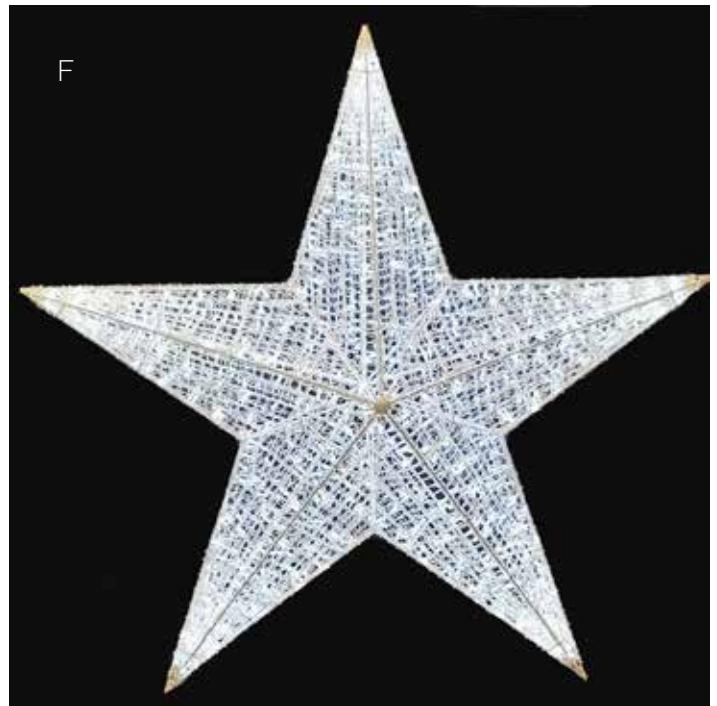

Full 3D PVC Mesh Star

Shown in cool white twinkling mini lights. Can be customized to any color. Aluminum frame. Comes with adjustable pipe stand.

F. **RKMS-7**
Full 3D PVC Mesh Star
7'H x 7'W