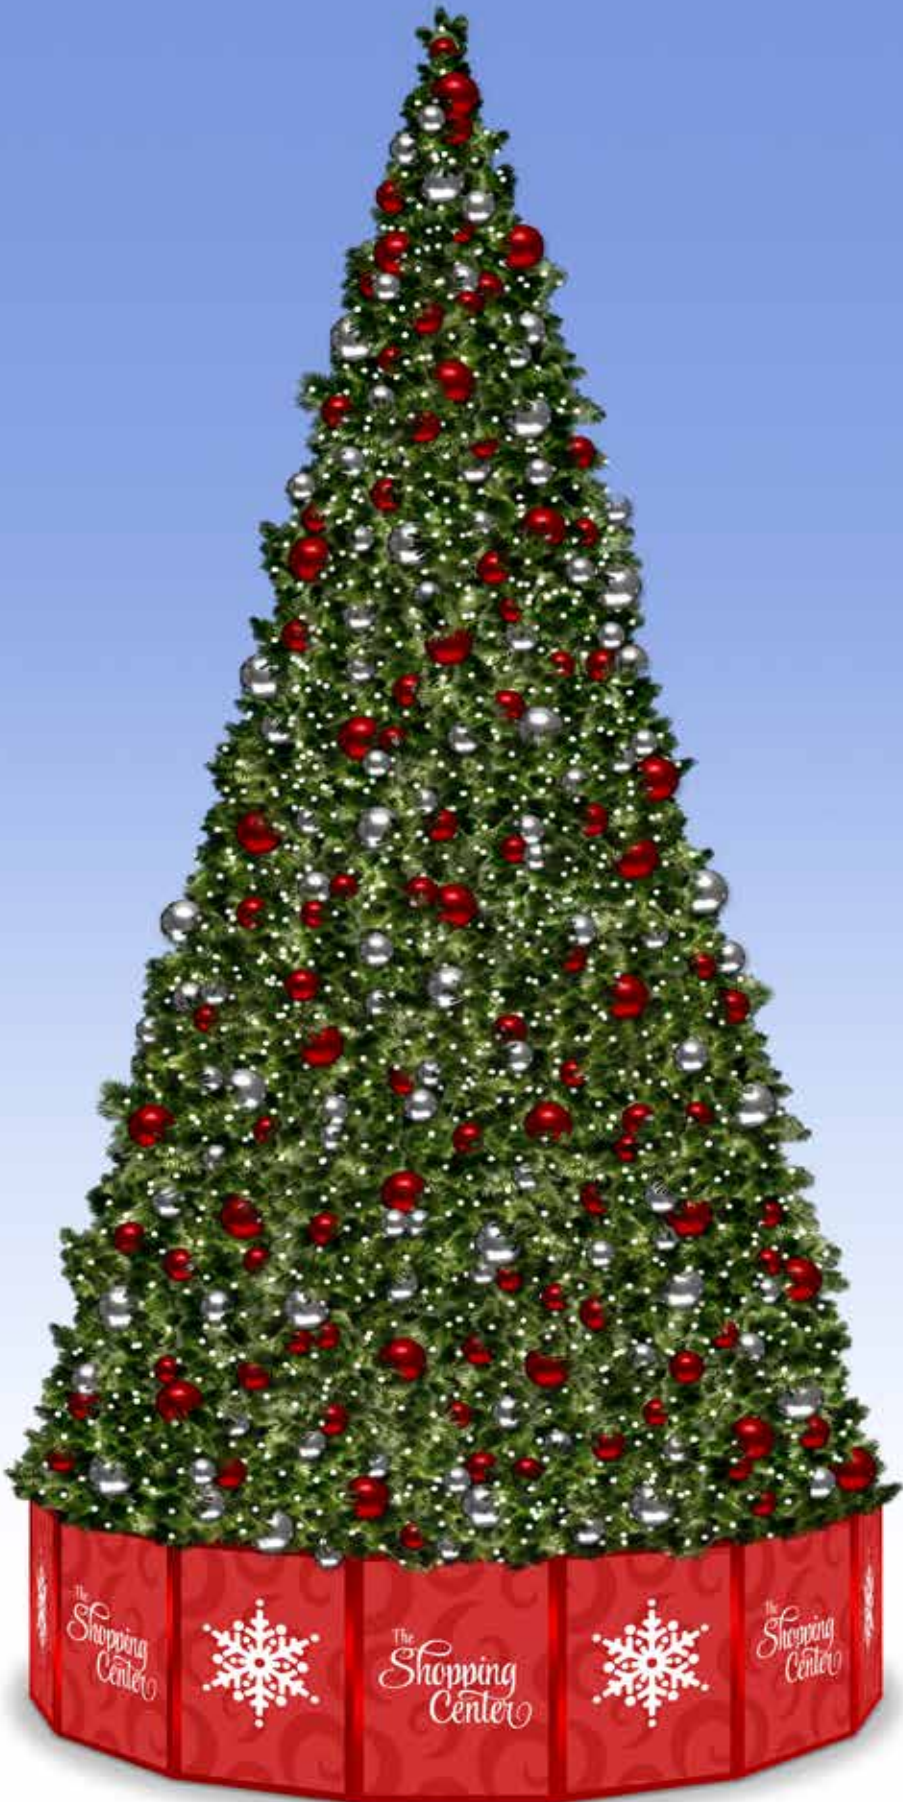

A

5' Tall Flat Panel Tree Base Skin with Printed Graphics

4' Tall Flat Panel Tree Base Skin with Printed Graphics

4' tall flat panel base skin for panel tree riser ring. Available for 30', 34', 38', 42' 46' and 50' panel trees. Shown on a 30' tree with red powder coating and custom printed logo graphics. This piece can be customized with any color powder coating and graphics. Illuminated pieces could be added to panels to add night time appeal. **Panel tree and riser ring not included.**

- A. **TBSFPSD-01**
  4' Flat Panel Tree Base Skin with Printed Graphics
- B. **TBSFPSD-02**
  4' Flat Panel Tree Base Skin with Printed Graphics and Illuminated Snowflake