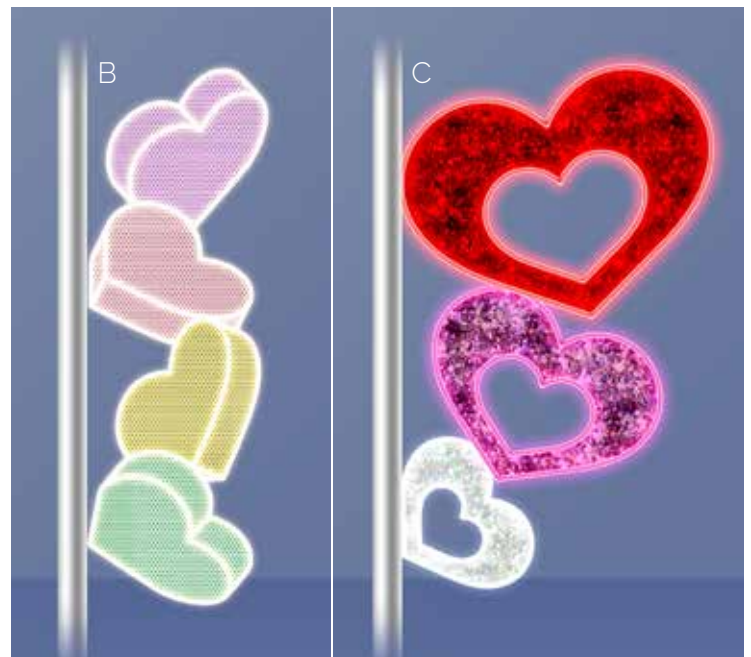

Red letters with pink heart and red base. Shown in Garland with LED Mini Lights and Rope Light Outlines

- D. **RKLOVELTRS-1**
"LOVE" Letters with Heart
42"H x 108"W

E

"LOVE" Stacked Letters

Red letters with pink heart and red base. Shown in Garland with LED Mini Lights and Rope Light Outlines

- E. **RKLOVESTACK-1**
"LOVE" Stacked Letters
75"H x 56"W

F

"Be Mine"

Red and pink mesh letters with rope light outline and red base.

- F. **RKBEMINE-1**
"Be Mine"
68"H x 130"W

Rope Light Heart with "love" Arrow

Red Rope light motif for wall or pole mount

- A. **RKROPEHEART-1**
Rope Light Heart with "love" Arrow
48"H x 57"W

Valentine's Pole Mounts

Glittermesh or Garland with Rope Light Accents

- B. **RKCDYHRTPM-1**
Candy Hearts Pole Mount
72"H x 24"W
- C. **RKOPNHRTPM-1**
Open Hearts Pole Mount
72"H x 42"W