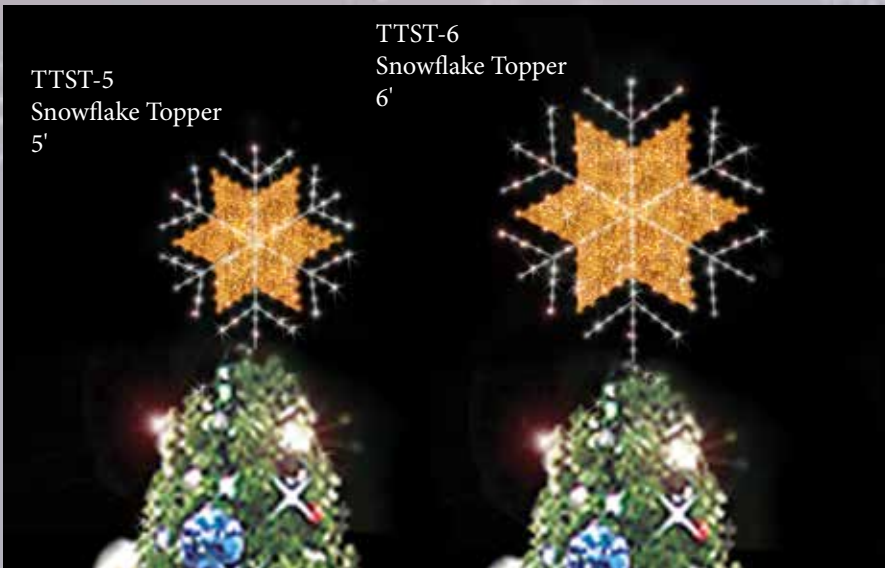

A-022
Bethlehem Star
36"

TTSH3D-3
Santa Hat Tree Topper
(3-D)
3'

TTST3D-6
Snowflake Topper (3-D)
6'

TTSS-5
Star Scroll (3-D)
5'

TTMS3D-6
Modern Snowflake Topper
(3-D)
6'

TTST-5
Snowflake Topper
5'

TTST-6
Snowflake Topper
6'