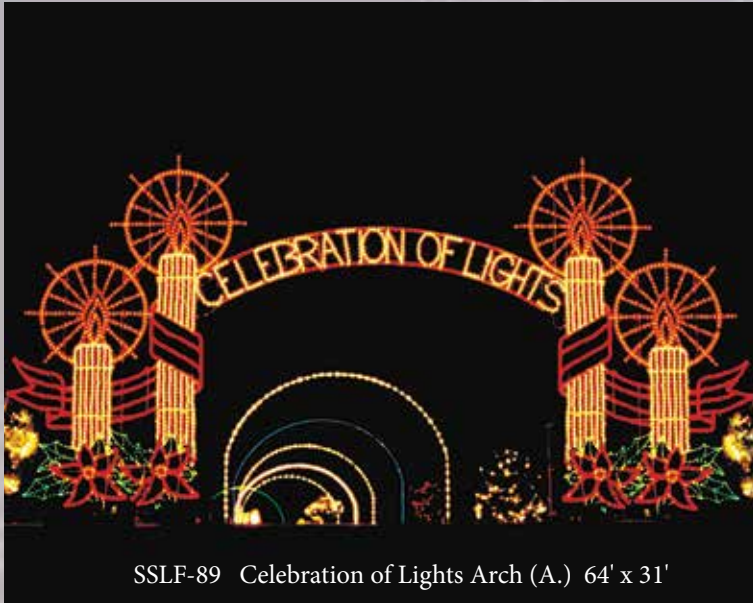

Arches make dramatic gateways to your holiday fantasy land

SSLF-13 Star Arch 32' x 22'

SSLF-306 Season's Greetings Candle Arch (A.) 60' x 28'

SSLF-5 Poinsettia Portal Arch 40' x 29'

SSLF-89 Celebration of Lights Arch (A.) 64' x 31'