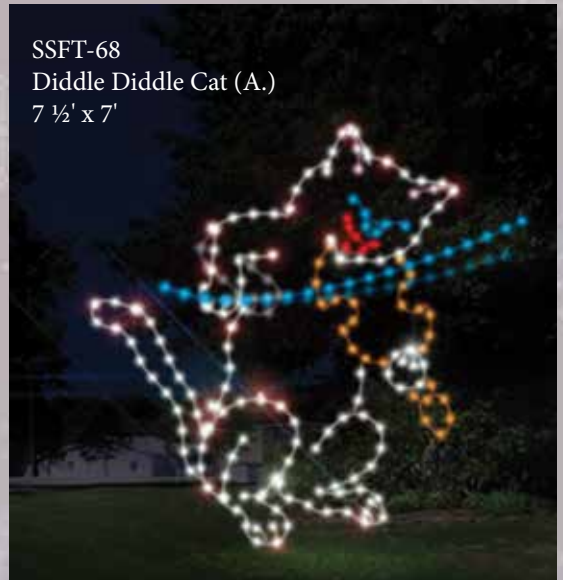

SSFT-70
Humpty Dumpty (A.)
7' x 12'

SSFT-68
Diddle Diddle Cat (A.)
7 1/2' x 7'