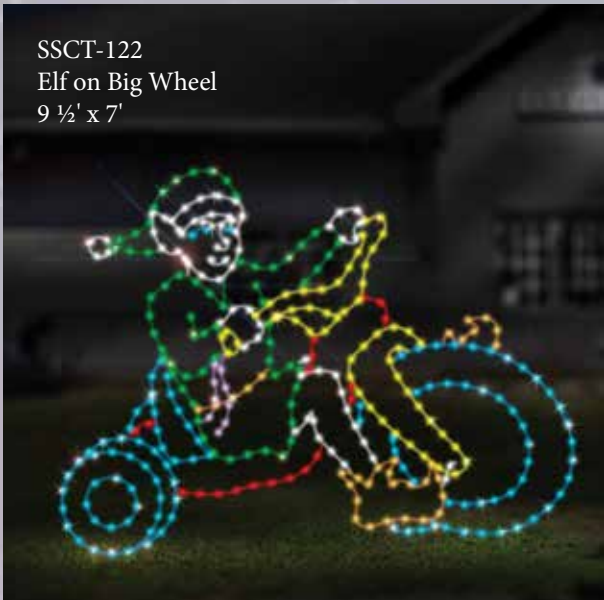

SSCT-19
 Blocks
 7 1/2' x 7'

SSCT-18
 Jack-in-the-Box
 4 1/2' x 8'

SSCT-23
 Toy Duck
 6' x 4'

SSCT-21
 Top
 4' x 6'

SSCT-24
 Toy Drum
 4 1/2' x 4 1/2'

SSFT-65
Old Woman in Shoe (A.)
19' x 24'

SSFT-64
Diddle Diddle Dog (A.)
5 1/2' x 8'