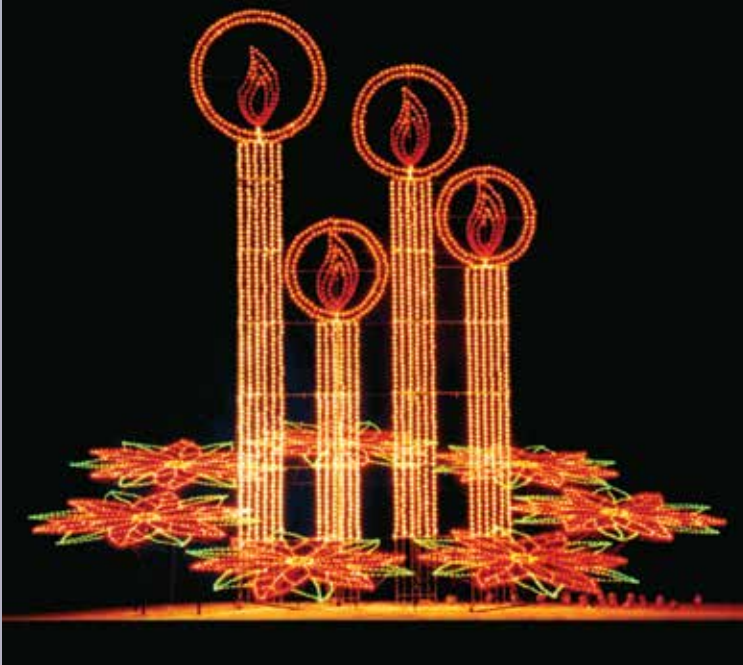

SSLF-21
Candlestick Extravaganza (A.)
48' x 41'