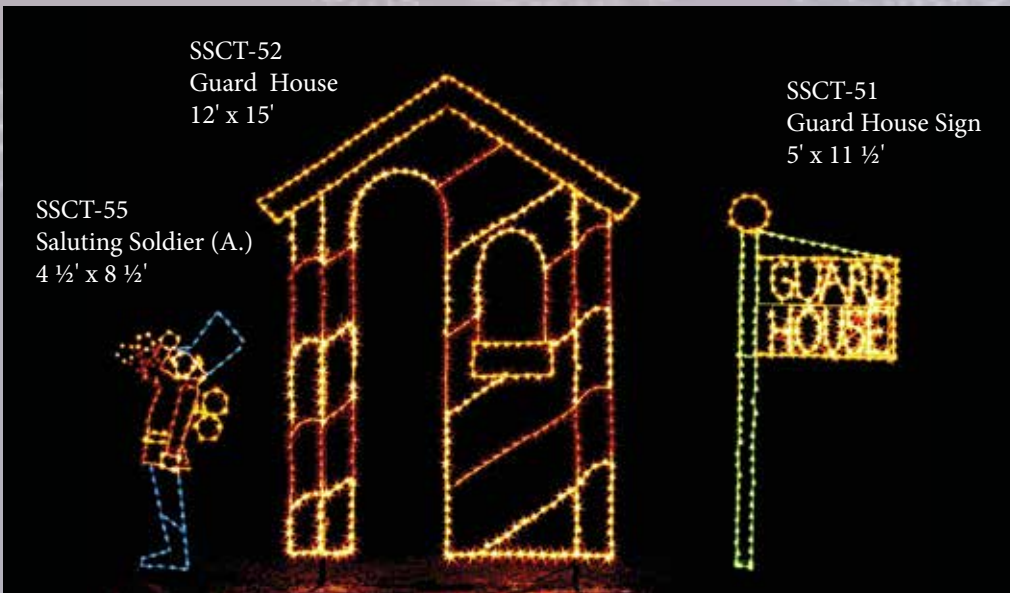

8' x 9'

SSCT-121
Marching Band (A.)
35' x 9'

SSCT-62
Cannonball Arch (A.)
36' x 23'

SSCT-54
Flag Bearer (A.)
8' x 10'

SSCT-52
Guard House
12' x 15'

SSCT-55
Saluting Soldier (A.)
4 1/2' x 8 1/2'

SSCT-51
Guard House Sign
5' x 11 1/2'